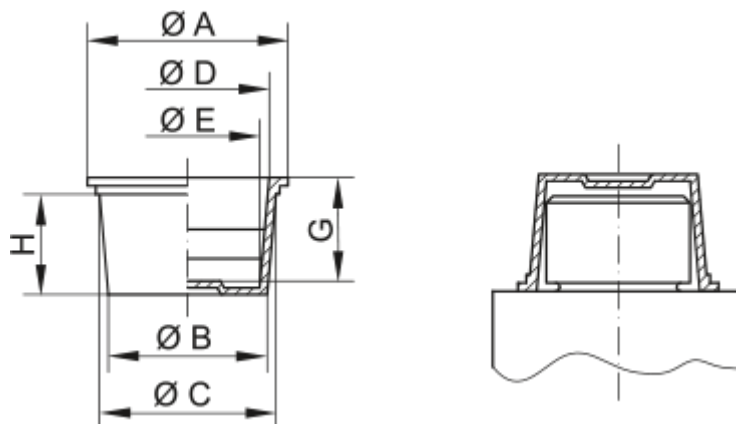

Data Sheet

Article number: 59GPN610U4

Description: KLEE Universal plugs GPN 610 U - (\varnothing 8,4-10,2/ \varnothing 8,6-6,8)

Measures

A = 14

B = 8.4

C = 10.2

D = 8.6

E = 6.8

G = 10

H = 10